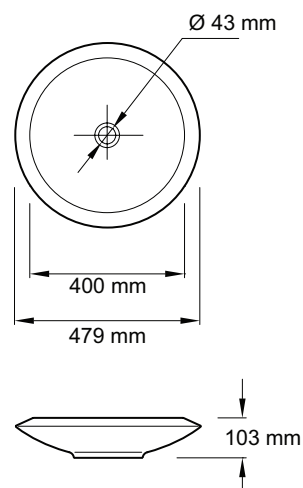

Pallene® Vessel Basin

14016

Product Description: Pallene glass vessel basin for countertop installation, no tap hole

Required Items: 7107B-CP Decorative grid waste, petal design
7108B-CP Decorative grid waste, abstract design

Product Dimensions: 479 mm diameter

Material: Glass

Product Weight (kg): 17.2

Fixings Included: Yes

Guarantee (Years): 5

Additional Information: Rinse thoroughly and use a soft cloth to wipe the product dry after use. Soft abrasive cleaners and warm water may be used when necessary to clean your decorative products. Strong abrasive cleaners will scratch and dull the surface.

Colours:

(B11)

Ice

Dimensions (mm)

Kohler UK

Sales and Technical:

+44 (0) 844 571 0048 (Calls cost 7p per minute plus your phone company's access charge)

info@kohler.co.uk